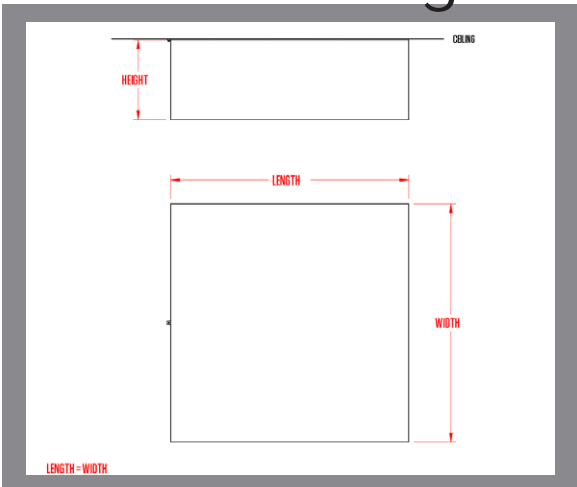

surface quattro

model | 16-62

line drawing

dimensions

- 18", 24", 30", 36", 42", 48" square
- 10", 12", 18", 24" height

material

- laminated shade*
- + opal diffuser

sourcing

- LED

mounting

- surface/ceiling

*See shade material under 'design options' in the resources section.