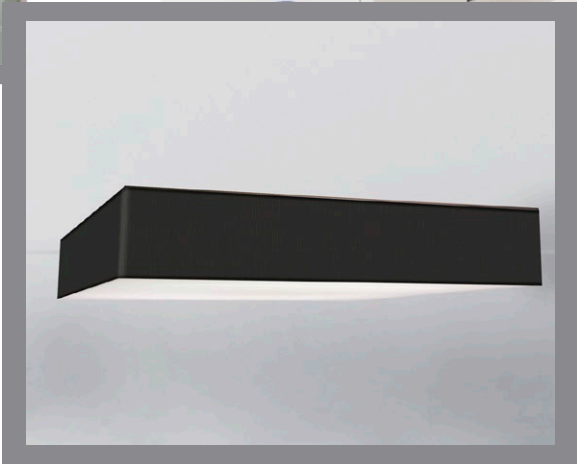

surface quattro

model | 16-62

line drawing

dimensions

- 18", 24", 30", 36", 42", 48" square
- 10", 12", 18", 24" height

material

- laminated shade*
- + opal diffuser

sourcing

- LED

mounting

- surface/ceiling

*See shade material under 'design options' in the resources section.