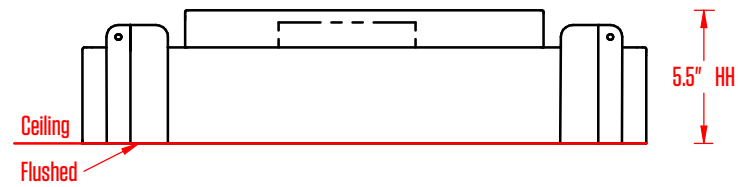

ISOMETRIC VIEW

BOTTOM VIEW

LEFT AND RIGHT ELEVATION WITH REMOTE DRIVER

LEFT AND RIGHT ELEVATION WITH INTEGRAL DRIVER

SECTION WITH SWING ARM OPEN

canada: 479 central avenue | fort erie, ontario | L2A 3T9
usa: 266 elmwood avenue, unit 386 | buffalo, new york | 14222
www.barbican.ca | 800 663 5781 | info@barbican.ca