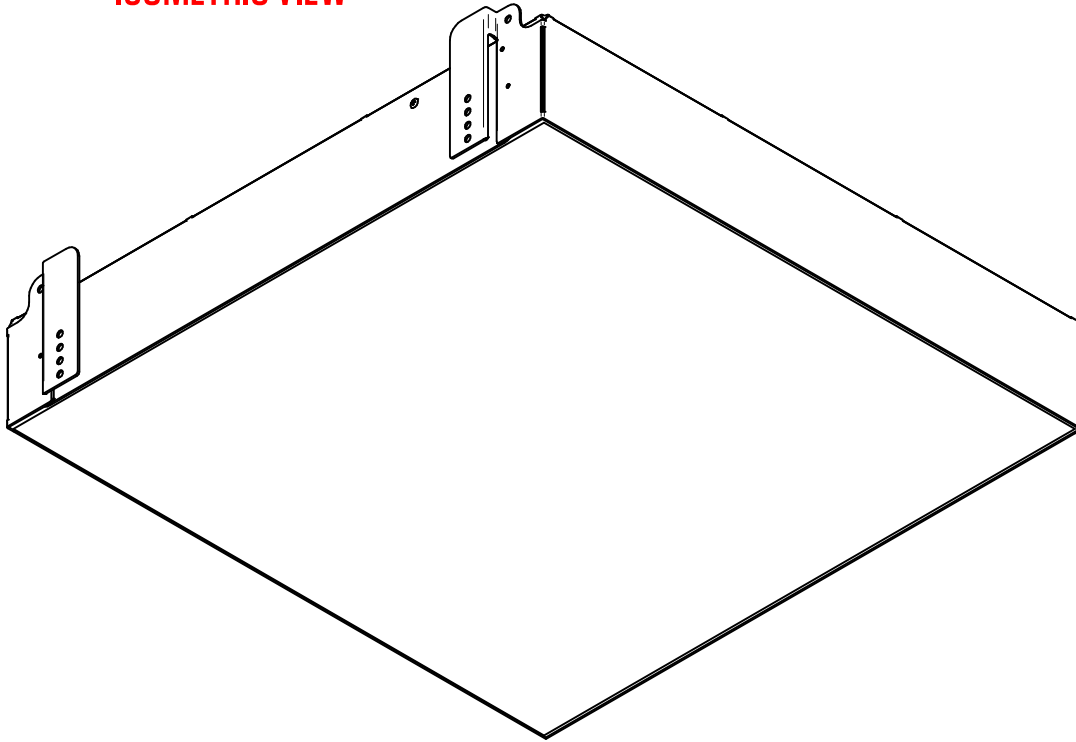

ISOMETRIC VIEW

BOTTOM VIEW

LEFT AND RIGHT ELEVATION WITH REMOTE DRIVER

LEFT AND RIGHT ELEVATION WITH INTEGRAL DRIVER

SECTION WITH SWING ARM OPEN

canada: 479 central avenue | fort erie, ontario | L2A 3T9
usa: 266 elmwood avenue, unit 386 | buffalo, new york | 14222
www.barbican.ca | 800 663 5781 | info@barbican.ca

PRODUCT CODE: 20-04

PRODUCT NAME: JUT FOM INNI FLUSH 24W 24L

CONTACT: sales@barbican.ca