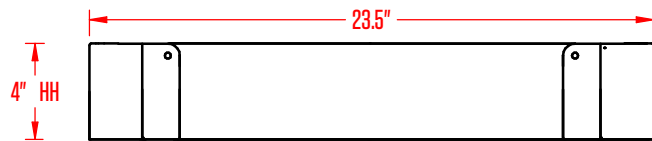

ISOMETRIC VIEW

BOTTOM VIEW

LEFT AND RIGHT ELEVATION WITH REMOTE DRIVER

LEFT AND RIGHT ELEVATION WITH INTEGRAL DRIVER

SECTION WITH SWING ARM OPEN

canada: 479 central avenue | fort erie, ontario | L2A 3T9
usa: 266 elmwood avenue, unit 386 | buffalo, new york | 14222
www.barbican.ca | 800 663 5781 | info@barbican.ca