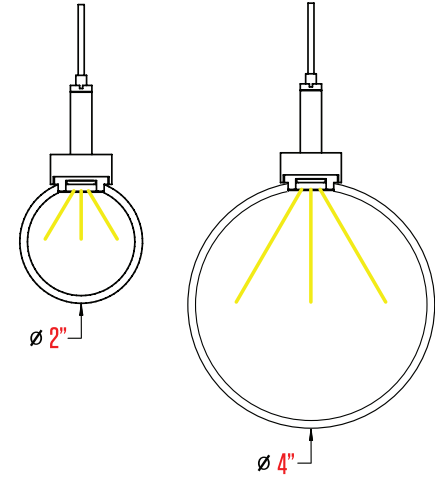

Cross Sections

Rounded Corners:
12" radius curve for 2"D tube
24" radius curve for 4"D tube

canada#79 central avenue | fort erie, ontario | L2A 3T9
usa:266 elmwood avenue, unit 386 | buffalo, new york| 14222
www.barbican.ca | 800 663 5781 | info@barbican.ca

PRODUCT CODE: 26-PC4R

PRODUCT NAME: HPC Solo Preconfigured Square/Rectangle Round Corner

CONTACT: sales@barbican.ca