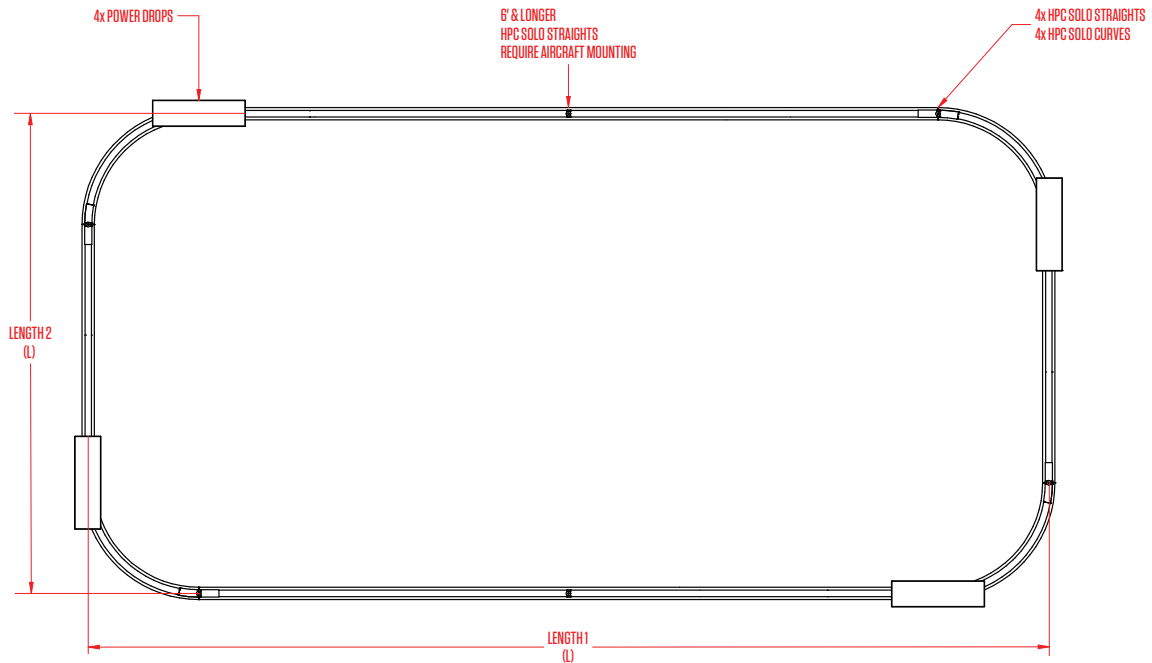

Cross Sections

Rounded Corners:
12" radius curve for 2"D tube
24" radius curve for 4"D tube

canada#79 central avenue | fort erie, ontario | L2A 3T9
usa:266 elmwood avenue, unit 386 | buffalo, new york| 14222
www.barbican.ca | 800 663 5781 | info@barbican.ca

PRODUCT CODE: 26-PC4R

PRODUCT NAME: HPC Solo Preconfigured Square/Rectangle Round Corner

CONTACT: sales@barbican.ca