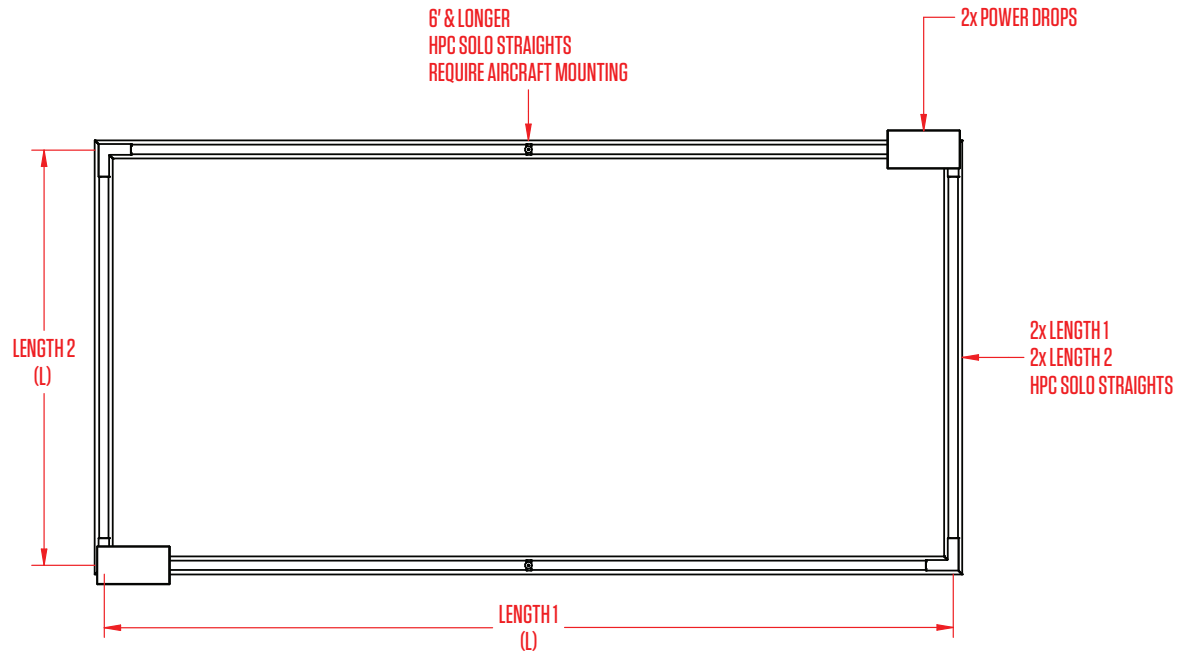

Cross Sections

canada#79 central avenue | fort erie, ontario | L2A 3T9
usa:266 elmwood avenue, unit 386 | buffalo, new york| 14222
www.barbican.ca | 800 663 5781 | info@barbican.ca

PRODUCT CODE: 26-PC4M

PRODUCT NAME: HPC Solo Preconfigured Square/Rectangle Mitre Corner

CONTACT: sales@barbican.ca