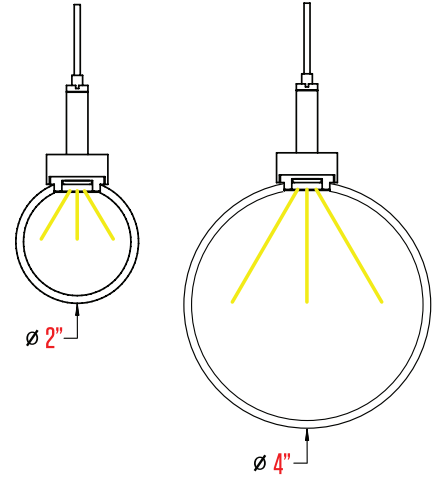

Cross Sections

canada#79 central avenue | fort erie, ontario | L2A 3T9
usa:266 elmwood avenue, unit 386 | buffalo, new york| 14222
www.barbican.ca | 800 663 5781 | info@barbican.ca

PRODUCT CODE: 26-PC4M

PRODUCT NAME: HPC Solo Preconfigured Square/Rectangle Mitre Corner

CONTACT: sales@barbican.ca