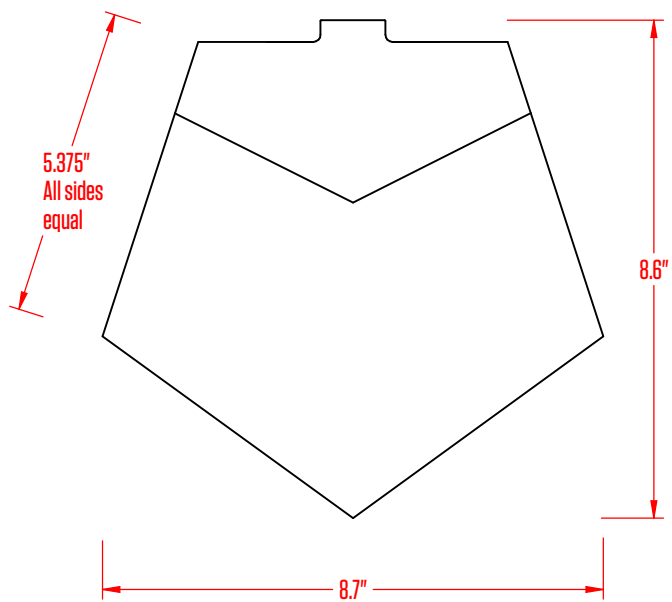

FRONT & BACK ELEVATION

ISOMETRIC VIEW

ALUMINUM FINISHING PLATE
WHITE
BLACK
RAL #
BRUSHED

PETG HTO
SHADE

LEFT AND RIGHT ELEVATION

canada: 479 central avenue | fort erie, ontario | L2A 3T9
usa: 266 elmwood avenue, unit 386 | buffalo, new york | 14222
www.barbican.ca | 800 663 5781 | info@barbican.ca

PRODUCT CODE: 25-FOM

PRODUCT NAME: TRI FOM

CONTACT: sales@barbican.ca