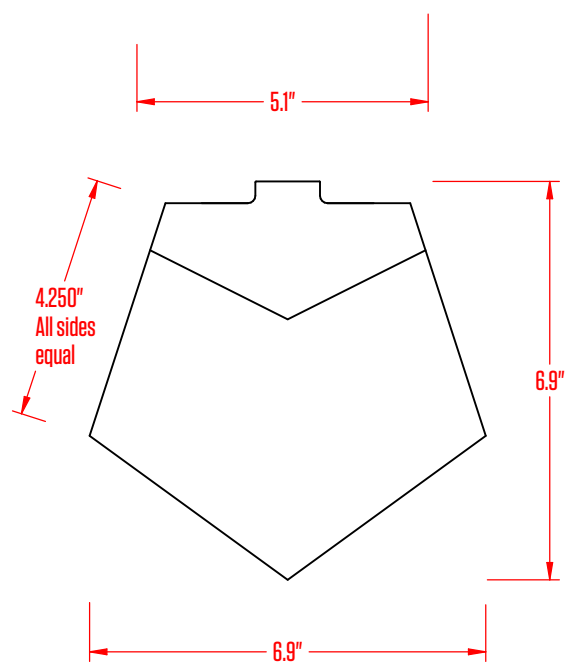

FRONT & BACK ELEVATION

ISOMETRIC VIEW

ALUMINUM FINISHING PLATE
WHITE
BLACK
RAL #
BRUSHED

PETG HTO
SHADE

LEFT AND RIGHT ELEVATION

canada: 479 central avenue | fort erie, ontario | L2A 3T9
usa: 266 elmwood avenue, unit 386 | buffalo, new york | 14222
www.barbican.ca | 800 663 5781 | info@barbican.ca

PRODUCT CODE: 25-FOM

PRODUCT NAME: TRI FOM

CONTACT: sales@barbican.ca