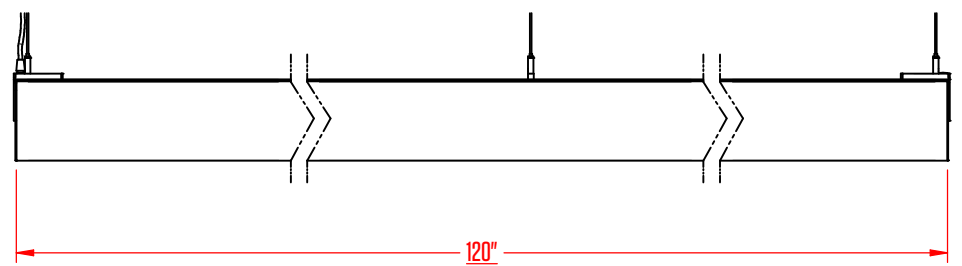

FRONT & BACK ELEVATION

ISOMETRIC VIEW

ALUMINUM FINISHING PLATE
WHITE
BLACK
RAL #
BRUSHED

PETG HTO
SHADE

LEFT AND RIGHT ELEVATION

canada: 479 central avenue | fort erie, ontario | L2A 3T9
usa: 266 elmwood avenue, unit 386 | buffalo, new york | 14222
www.barbican.ca | 800 663 5781 | info@barbican.ca