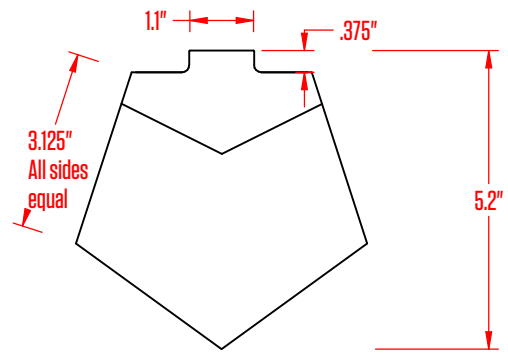

FRONT & BACK ELEVATION

ISOMETRIC VIEW

ALUMINUM FINISHING PLATE
WHITE
BLACK
RAL #
BRUSHED

PETG HTO
SHADE

LEFT AND RIGHT ELEVATION

canada: 479 central avenue | fort erie, ontario | L2A 3T9
usa: 266 elmwood avenue, unit 386 | buffalo, new york | 14222
www.barbican.ca | 800 663 5781 | info@barbican.ca