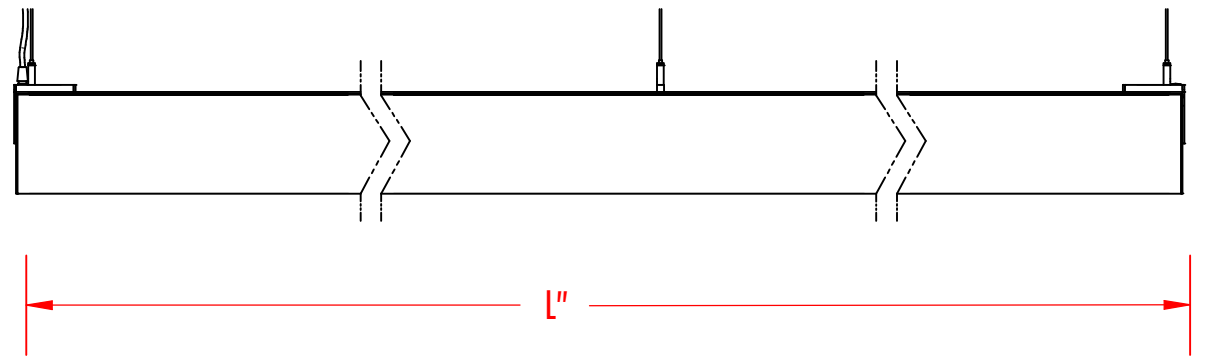

## LEFT AND RIGHT ELEVATION

ALUMINUM FINISHING PLATE  
WHITE  
BLACK  
RAL #  
BRUSHED

PETG HTO  
SHADE

## ISOMETRIC VIEW