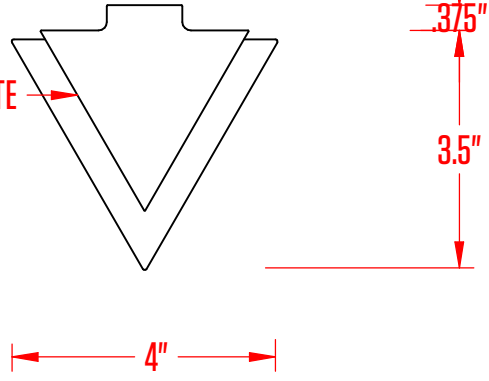

## LEFT AND RIGHT ELEVATION

ALUMINUM FINISHING PLATE  
WHITE  
BLACK  
RAL #  
BRUSHED

PETG HTO  
SHADE

## ISOMETRIC VIEW