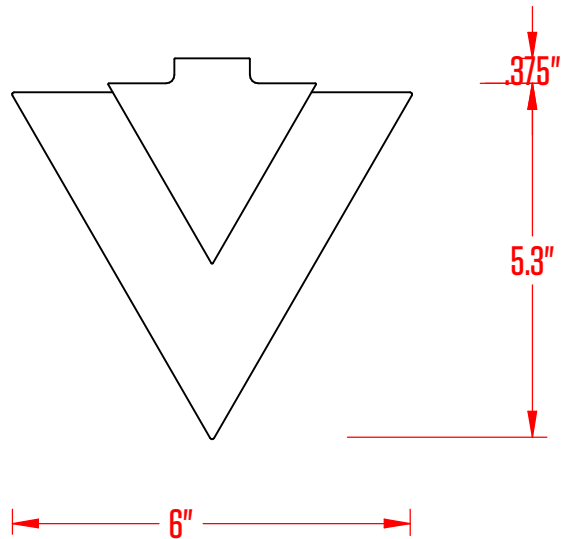

## LEFT AND RIGHT ELEVATION

ALUMINUM FINISHING PLATE  
WHITE  
BLACK  
RAL #  
BRUSHED

PETG HTO  
SHADE

## ISOMETRIC VIEW