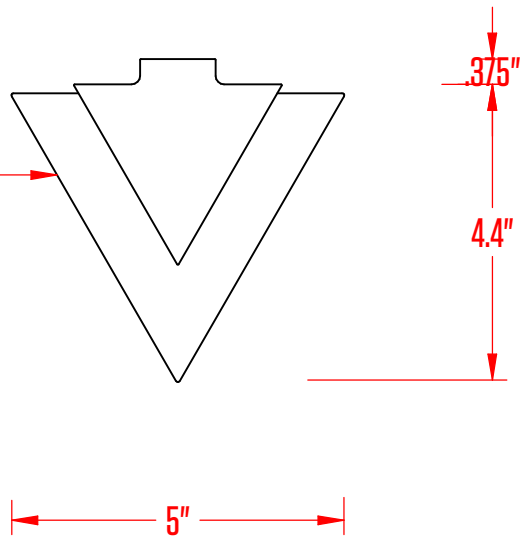

## LEFT AND RIGHT ELEVATION

ALUMINUM FINISHING PLATE  
WHITE  
BLACK  
RAL #  
BRUSHED

PETG HTO  
SHADE

## ISOMETRIC VIEW