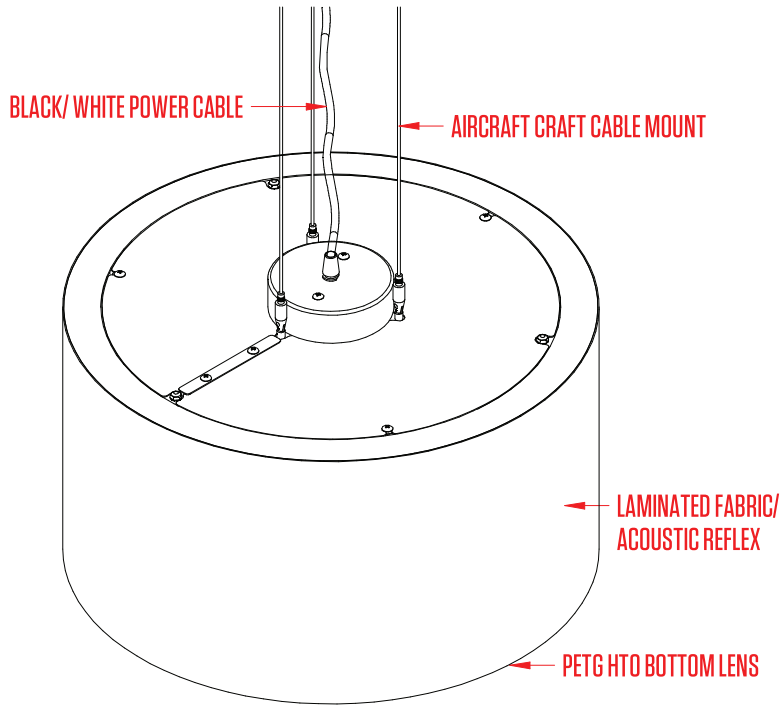

ISOMETRIC VIEW

canada#79 central avenue | fort erie, ontario | L2A 3T9
 usa:266 elmwood avenue, unit 386 | buffalo, new york| 14222
www.barbican.ca | 800 663 5781 | info@barbican.ca

PRODUCT CODE: 16-104