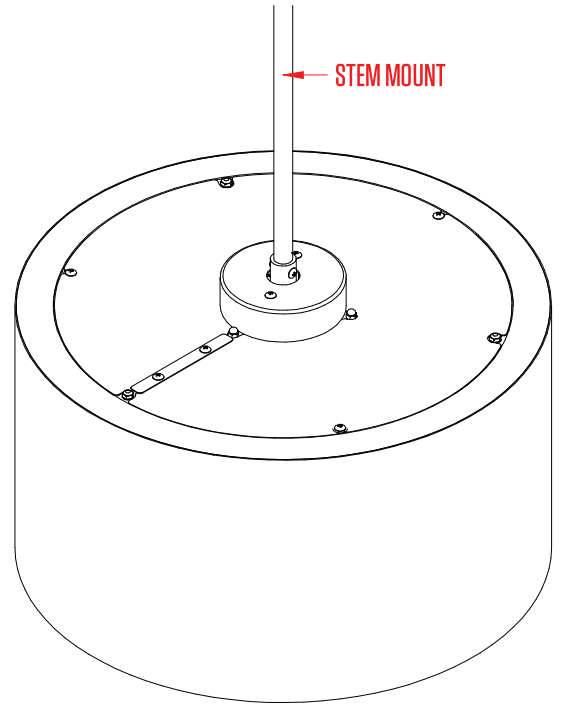

ISOMETRIC VIEW

canada#79 central avenue | fort erie, ontario | L2A 3T9
 usa:266 elmwood avenue, unit 386 | buffalo, new york| 14222
www.barbican.ca | 800 663 5781 | info@barbican.ca

PRODUCT CODE: 16-104