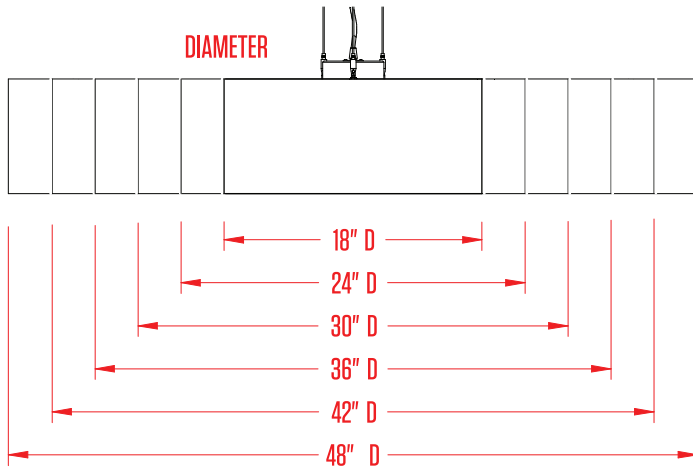

ISOMETRIC VIEW

canada#79 central avenue | fort erie, ontario | L2A 3T9
 usa:266 elmwood avenue, unit 386 | buffalo, new york| 14222
www.barbican.ca | 800 663 5781 | info@barbican.ca

PRODUCT CODE: 16-104