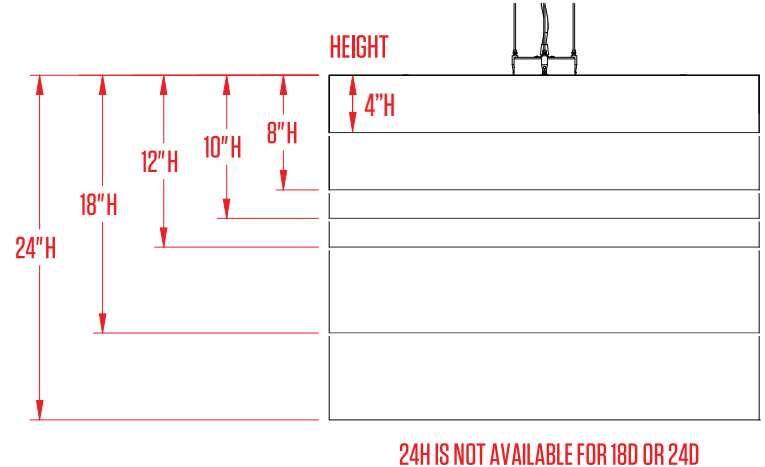

ISOMETRIC VIEW

canada#79 central avenue | fort erie, ontario | L2A 3T9
 usa:266 elmwood avenue, unit 386 | buffalo, new york| 14222
www.barbican.ca | 800 663 5781 | info@barbican.ca

PRODUCT CODE: 16-104