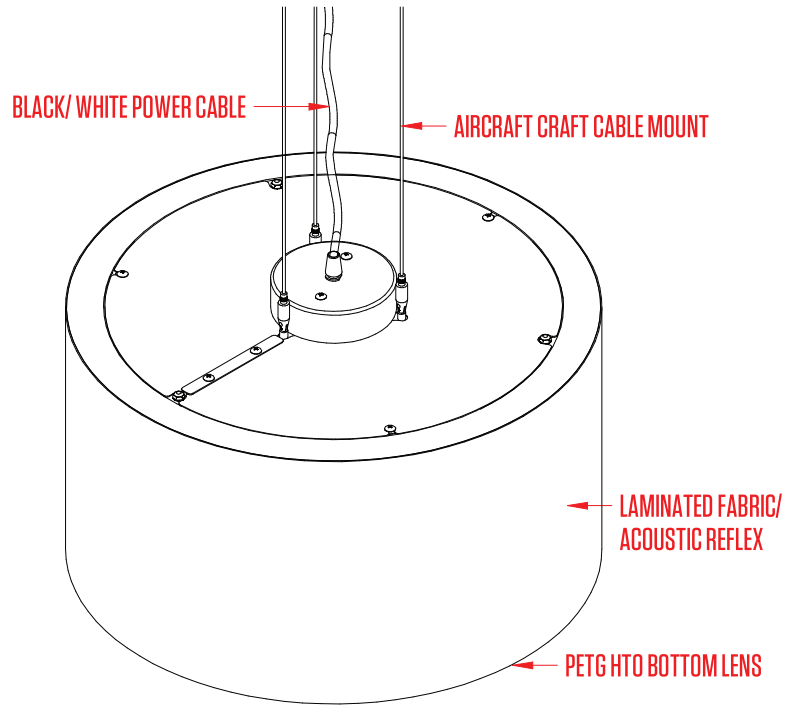

ISOMETRIC VIEW

canada#79 central avenue | fort erie, ontario | L2A 3T9
usa:266 elmwood avenue, unit 386 | buffalo, new york| 14222
www.barbican.ca | 800 663 5781 | info@barbican.ca

PRODUCT CODE: 16-104

PRODUCT NAME: CIRCULAR DRUM