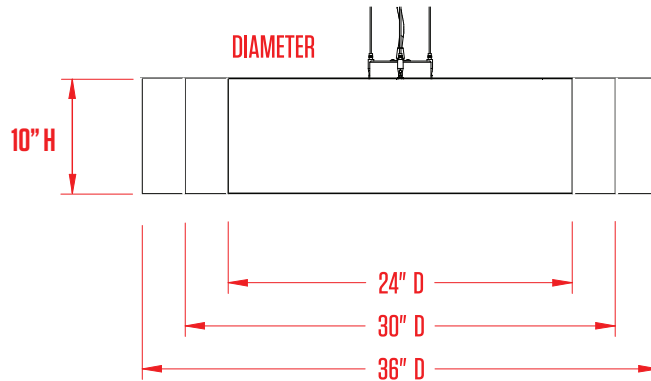

ISOMETRIC VIEW

canada#79 central avenue | fort erie, ontario | L2A 3T9
usa:266 elmwood avenue, unit 386 | buffalo, new york| 14222
www.barbican.ca | 800 663 5781 | info@barbican.ca

PRODUCT CODE: 16-104

PRODUCT NAME: CIRCULAR DRUM