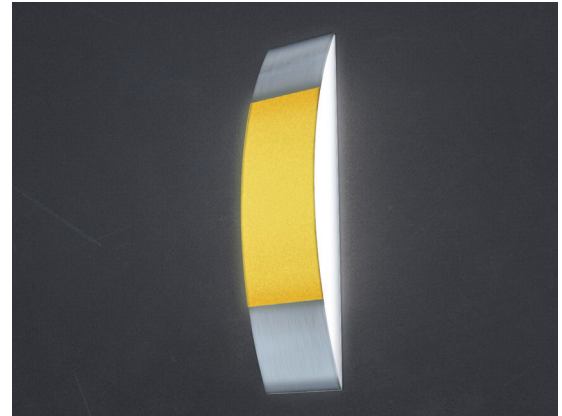

# BISCOTTI SCONCE

WALL SCONCE

The Biscotti Sconce can be oriented vertically or horizontally and features a diffused opal lens for lateral light distribution and a luminous front element with one of our standard laminated fabric color. Or utilize our printed patterns, or natural wood or stone looks. It is an ADA Compliant Light Fixture\* with a size of 28" in length/height, 6" wide and 3-7/8" in depth. End caps are brushed aluminum by default.

Manufactured with Barbican's laminated shade material, ensures that the fixture is durable and less prone to damage during installation and day to day interactions than traditional fabric shades.

\*ADA Compliant Fixture. The American Disabilities Act (ADA) has set restrictions for clearance that will enable safe use of the space for everyone. Our ADA-compliant fixtures have thin profiles, under 4" in depth, making them ideal for various room applications.