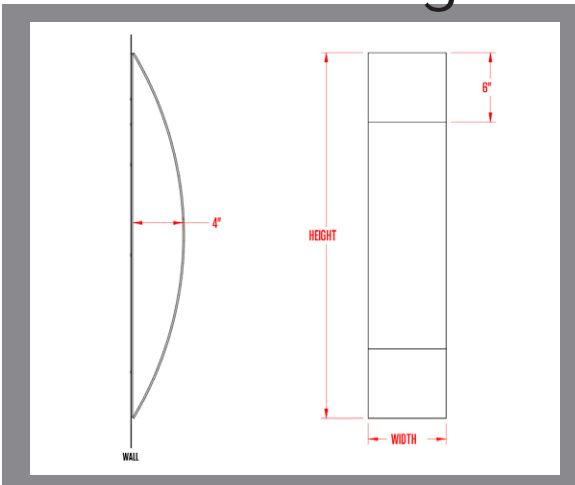

biscotti sconce

model | 16-78

line drawing

dimensions

- 6" width
- 3⁷/₈" depth
- 28" length**

material

- laminated shade*,
- brushed stainless steel caps,
- opal diffuser

sourcing