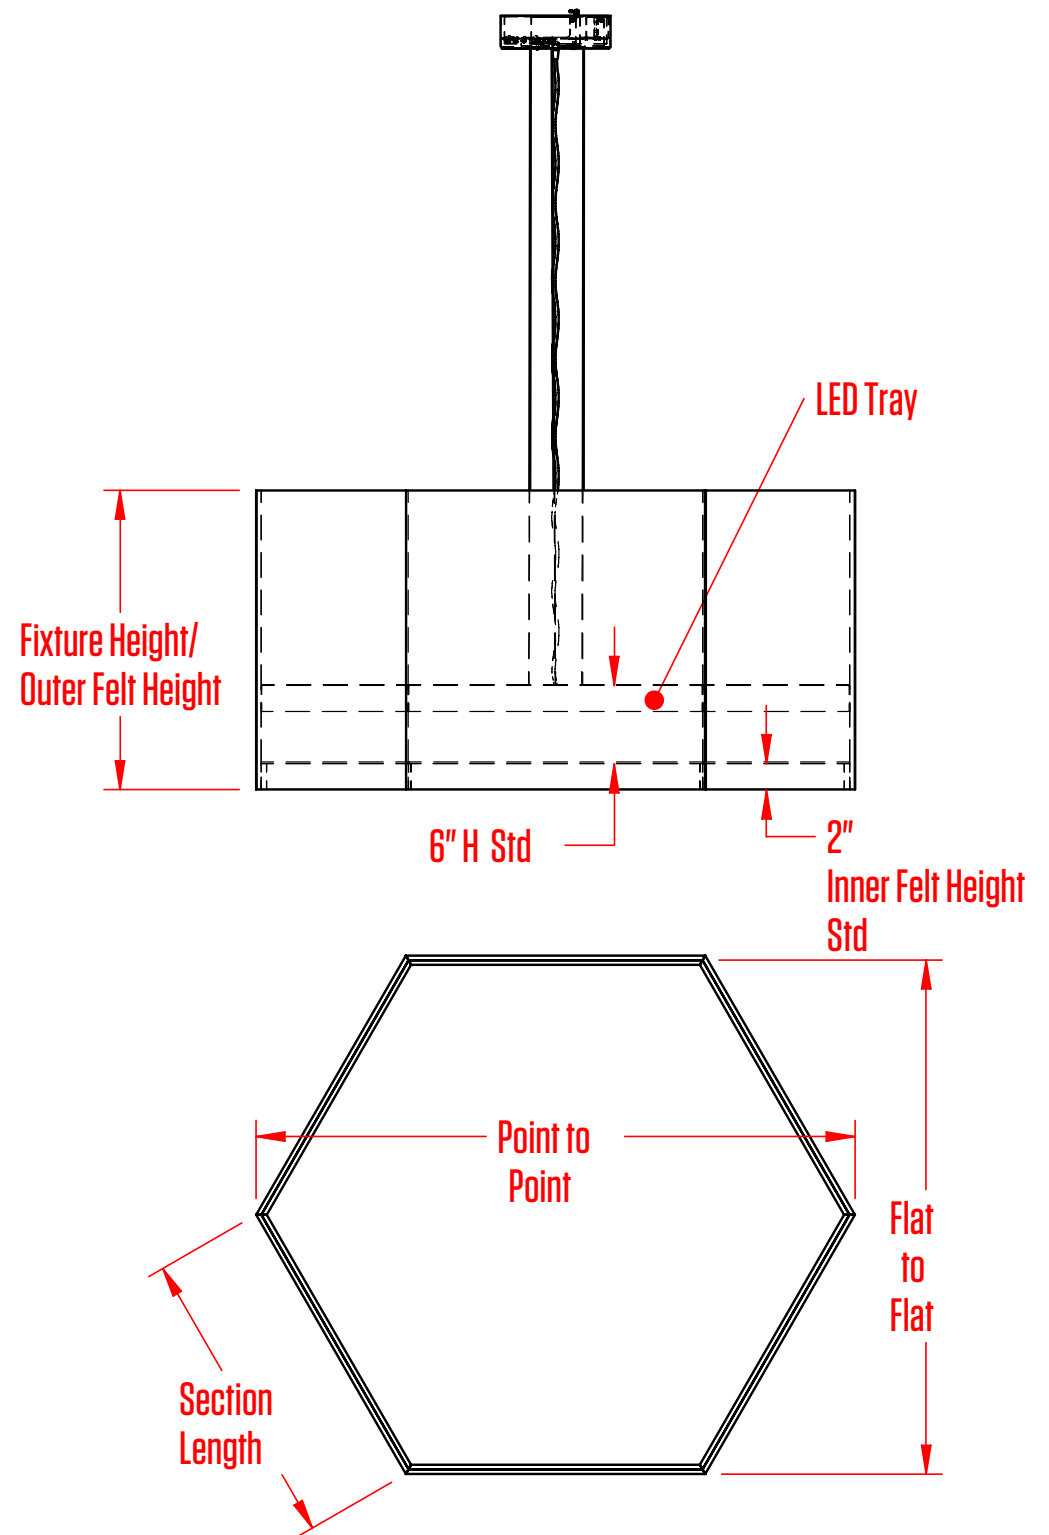

Point to Point Width	Section Length	Flat to Flat Width
7"	3.5"	6.06"
11"	5.5"	9.53"
17"	8.5"	14.72"
23"	11.5"	19.92"
35"	17.5"	30.31"
47"	23.5"	40.70"

canada: 479 central avenue | fort erie, ontario | L2A 3T9
usa: 266 elmwood avenue, unit 386 | buffalo, new york | 14222
www.barbican.ca | 800 663 5781 | info@barbican.ca

PRODUCT CODE: ARF-114
PRODUCT NAME: Sixagon
CONTACT: sales@barbican.ca