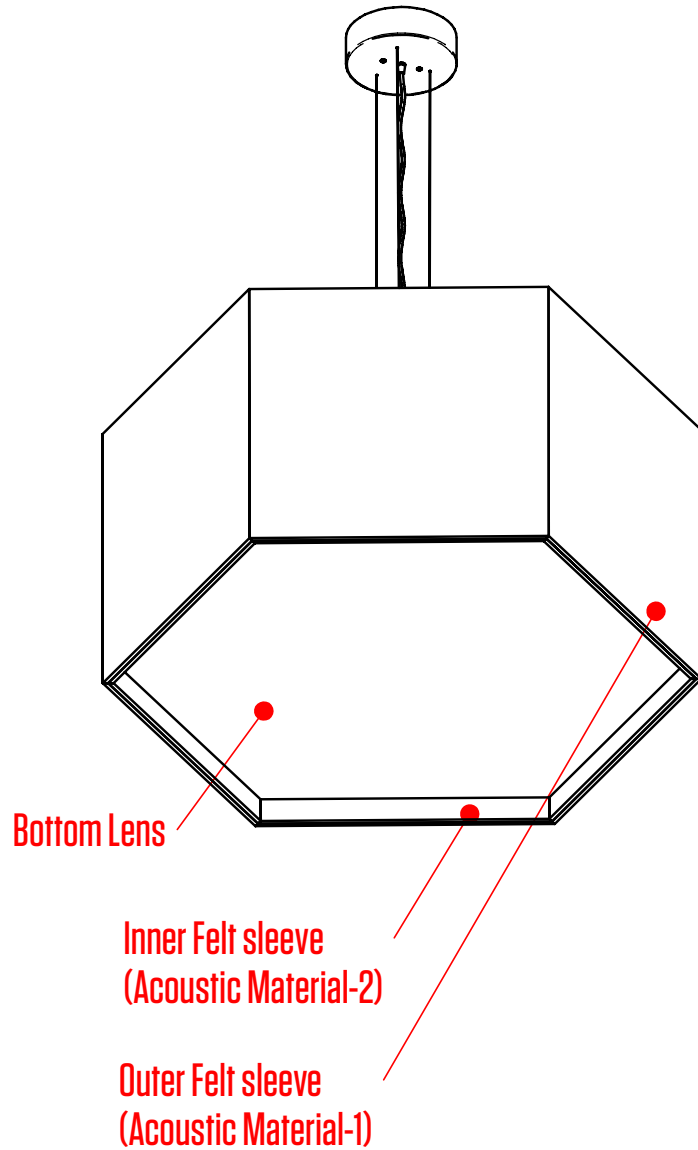

Point to Point Width	Section Length	Flat to Flat Width
7"	3.5"	6.06"
11"	5.5"	9.53"
17"	8.5"	14.72"
23"	11.5"	19.92"
35"	17.5"	30.31"
47"	23.5"	40.70"

canada: 479 central avenue | fort erie, ontario | L2A 3T9
usa: 266 elmwood avenue, unit 386 | buffalo, new york | 14222
www.barbican.ca | 800 663 5781 | info@barbican.ca

PRODUCT CODE: ARF-114
PRODUCT NAME: Sixagon
CONTACT: sales@barbican.ca